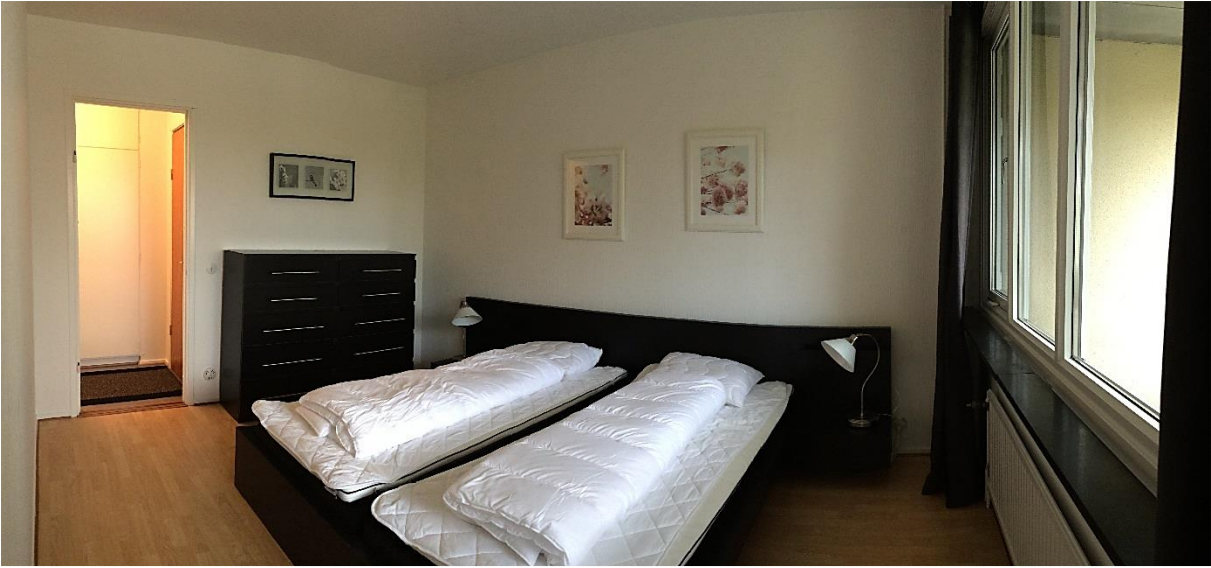

MÖLLEVÅNGSVÄGEN 6F 60m²

60m² 2 room apartment located at Möllevångsvägen 6F,
1900 meters from Kemicentrum.

Furnished including kitchen, bed-, living- and bathroom. Renovated in 2015.

The kitchen is furnished with a kitchen table and four chairs and includes all kitchen utensils. From the kitchen there is access to the balcony which is not furnished.

The living room is furnished with a large couch, a large bookcase with glass cabinets and drawers and a desk with a desk chair.

The bedroom is furnished with a double bed, two bedside tables, a large dresser and window facing the balcony.

The apartment has great storage, with big closets in the hall and cabinets in the kitchen. There is also a basement storage room.

Big windows in all rooms provides great natural lighting.

Laundry is to be done in the basement, and you get your own booking key.

Kemicentrum does not provide linens and towels, but can be rented from us.

Included in the apartment:

1 extension cord

1 network cable

1 mirror

1 iron

1 ironing board

12 hangers